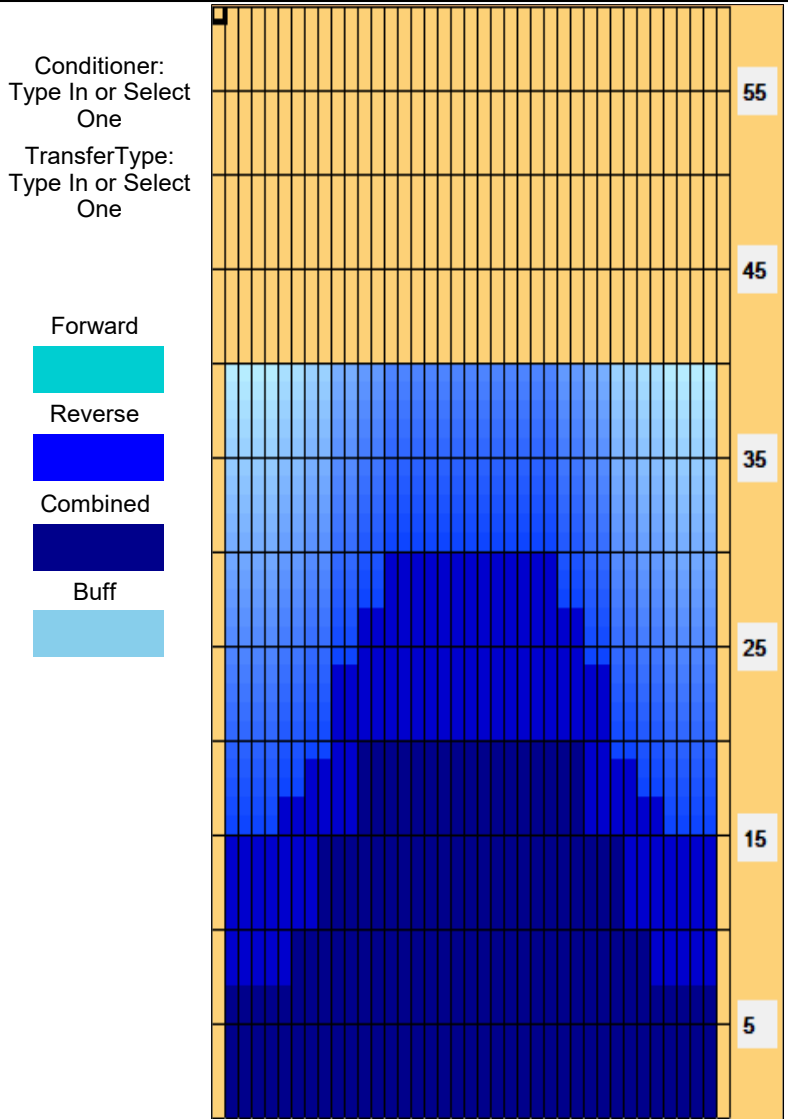

# Kegel Sport Series - HIGHWAY TO HELL V2 - 2240

**Oil Pattern Distance:** 40 Feet      **Reverse Brush Drop:** 38 Feet      **Oil Per Board:** 50 uL  
**Forward Oil Total:** 12.75 mL      **Reverse Oil Total:** 13.7 mL      **Volume Oil Total:** 26.45 mL  
**Forward Boards Crossed:** 255 Boards      **Reverse Boards Crossed:** 274 Boards      **Total Boards Crossed:** 529 Boards

Start	Stop	Loads	Speed	Crossed	Start	End	Feet	T.Oil
1	2L 2R	4	18	148	0.0	7.6	7.6	7400
2	7L 7R	1	18	27	7.6	10.1	2.5	1350
3	9L 9R	2	18	46	10.1	15.2	5.1	2300
4	12L 12R	2	18	34	15.2	20.3	5.1	1700
5	2L 2R	0	22	0	20.3	26.0	5.7	0
6	2L 2R	0	26	0	26.0	40.0	14.0	0

Conditioner: Type In or Select One  
TransferType: Type In or Select One

Forward Reverse More

Start	Stop	Loads	Speed	Crossed	Start	End	Feet	T.Oil
1	2L 2R	0	30	0	40.0	30.0	-10.0	0
2	14L 14R	1	22	13	30.0	26.9	-3.1	650
3	12L 12R	1	18	17	26.9	24.4	-2.5	850
4	10L 10R	2	18	42	24.4	19.3	-5.1	2100
5	8L 8R	1	18	25	19.3	16.8	-2.5	1250
6	6L 6R	1	14	29	16.8	14.9	-1.9	1450
7	2L 2R	4	14	148	14.9	7.0	-7.9	7400
8	2L 2R	0	14	0	7.0	0.0	-7.0	0

Forward Reverse More

Item	3L-7L:18L-18R	8L-12L:18L-18R	13L-17L:18L-18R	18L-18R:17R-13R	18L-18R:12R-8R	18L-18R:7R-3R
Description	Outside Track:Middle	Middle Track:Middle	Inside Track:Middle	Middle: Inside Track	Middle:Middle Track	Middle:Outside Track
Track Zone Ratio	2.21	1.32	1.01	1.01	1.32	2.21